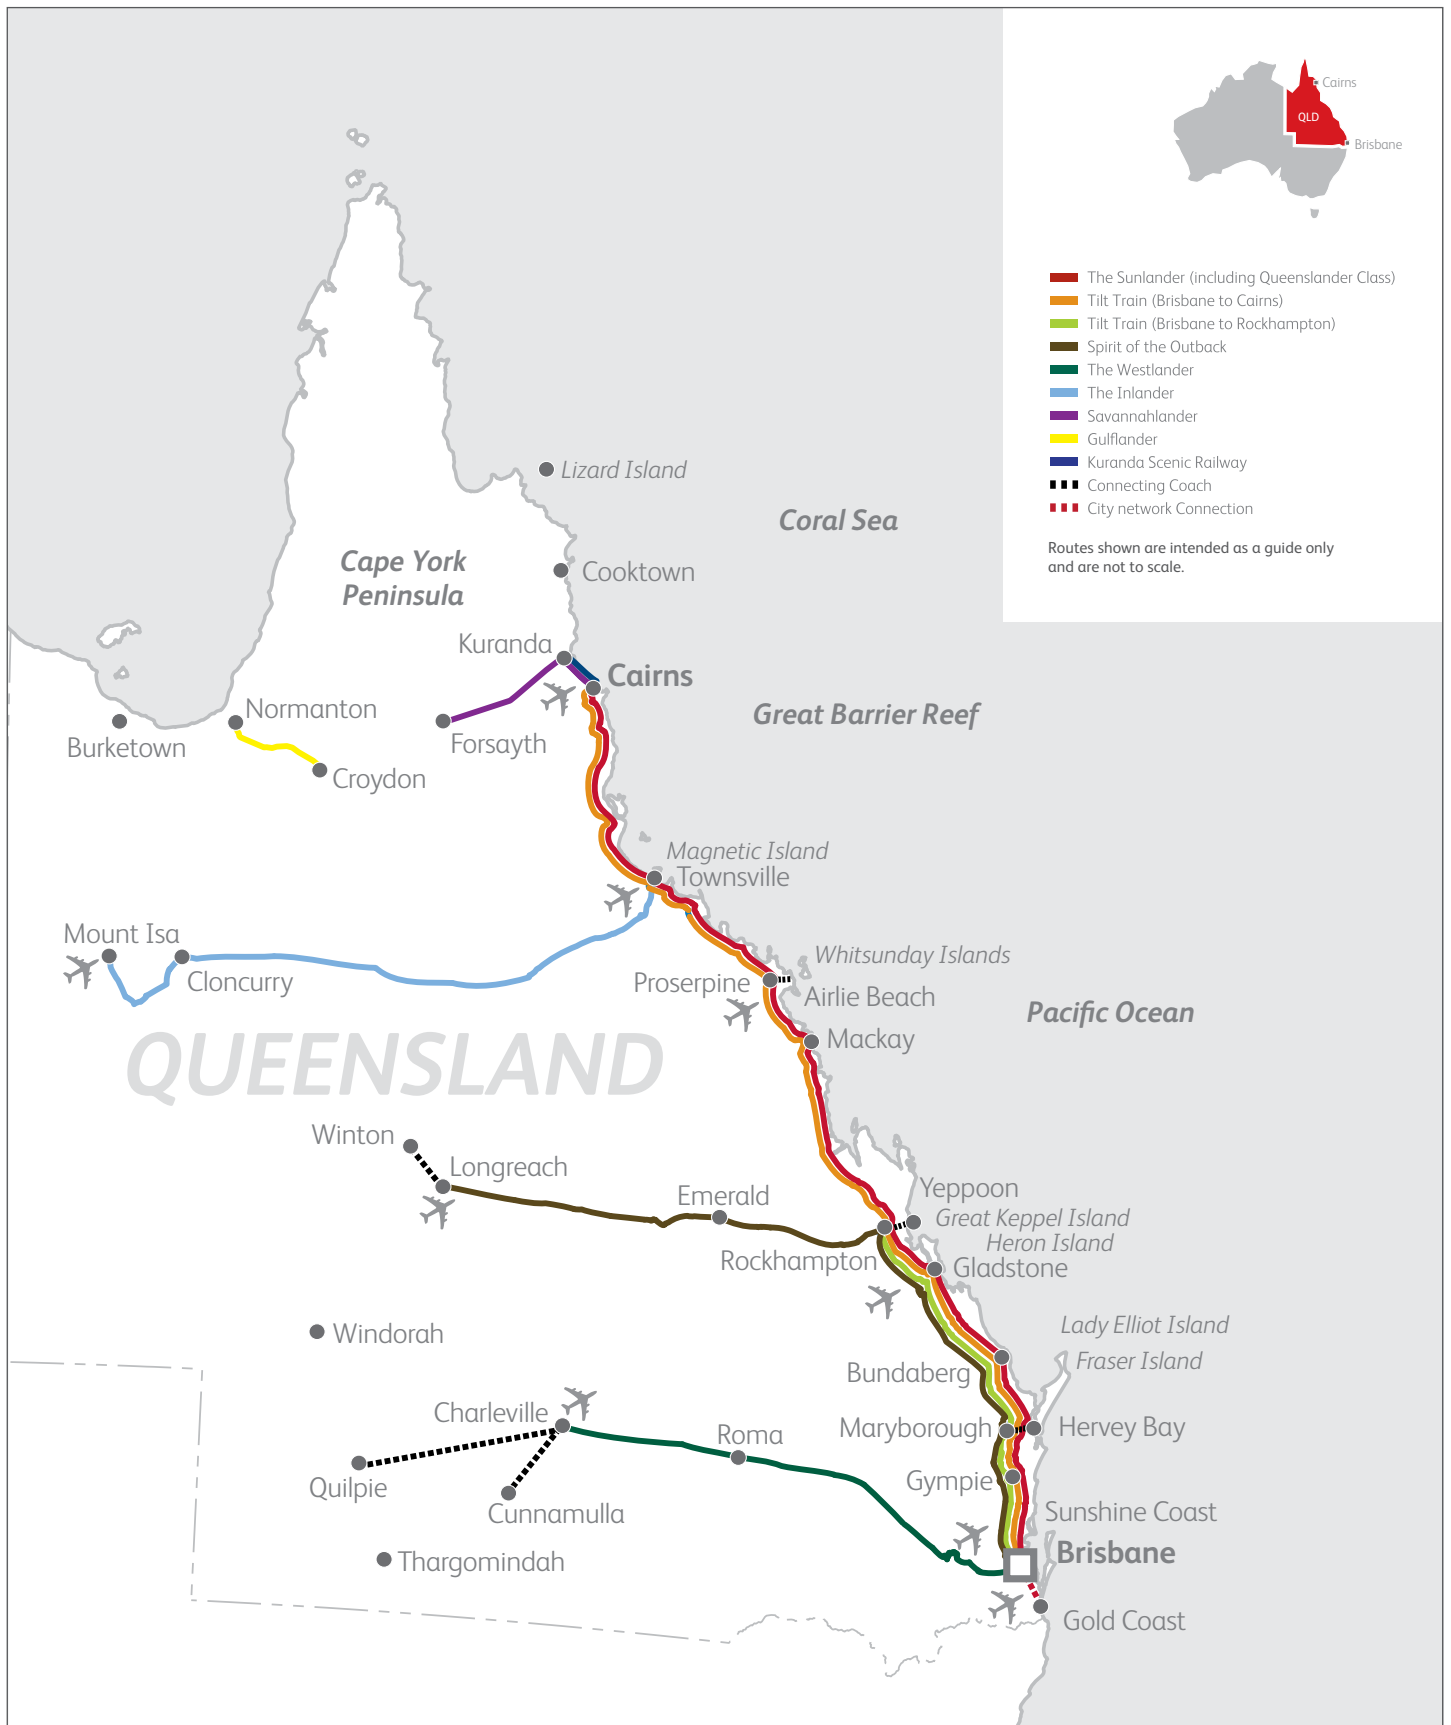

Rail adventures in Queensland

1800 TRAINS (872 467) • queenslandrail.com.au
 Queensland Rail Travel centre • local travel agent